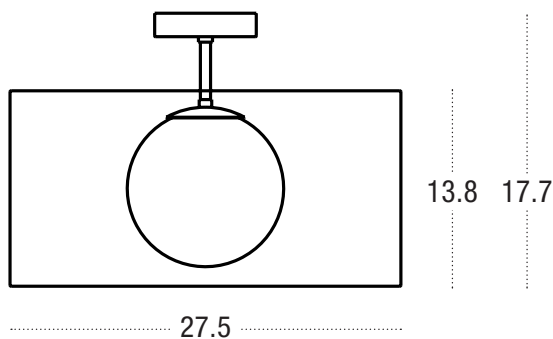

MEDIALIGHT

Lighting + Design

Ceiling Fog PL70

Lamp Type: 1X150W E26 inc.

Dimensions: H 17.7 - W 27.5 - H shade 13.8

Available in: satin finished nickel metal, milk white blown glass, satin finish, lampshade in Pongé fabric white, black or red.