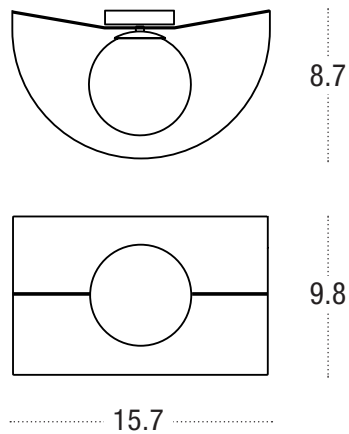

## Wall Sconce Fog PA 40

Lamp Type: 1X75W G9 Halopin

Dimensions: H 9.8 - W 15.7 - D 8.7

Available in: satin finished nickel metal, milk white blown glass, satin finish, lampshade in Pongé fabric white, black or red.

( All measurements are represented in inches unless otherwise noted. )

**MEDIALIGHT** tel: 305.868.0369 - fax: 305.868.0328 - info@medialightusa.com - www.medialightusa.com